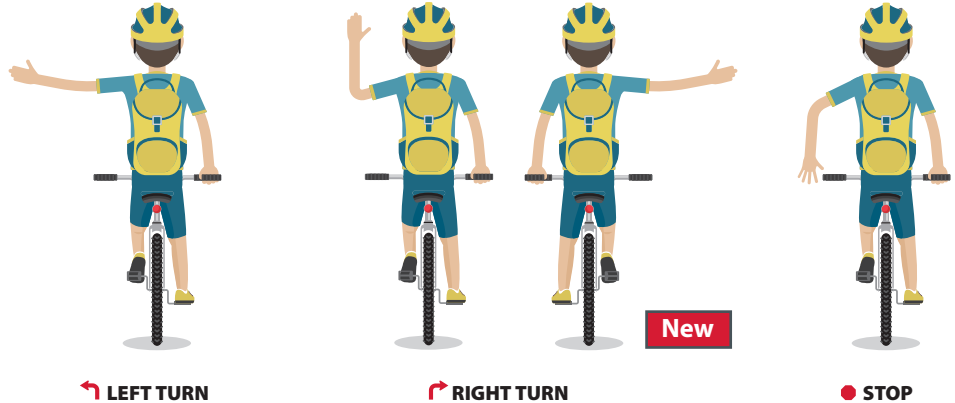

Know your hand signals.

You can now use your left or right arm to indicate a right turn.

For more information on the changes to the transportation bylaw visit calgary.ca/cyclingsafety