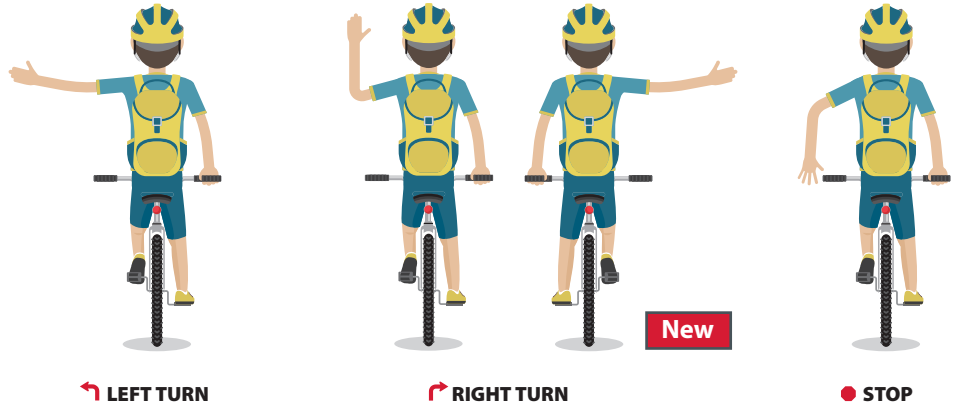

Know your hand signals.

You can now use your left or right arm to indicate a right turn.

For more information on the changes to the transportation bylaw visit calgary.ca/cyclingsafety