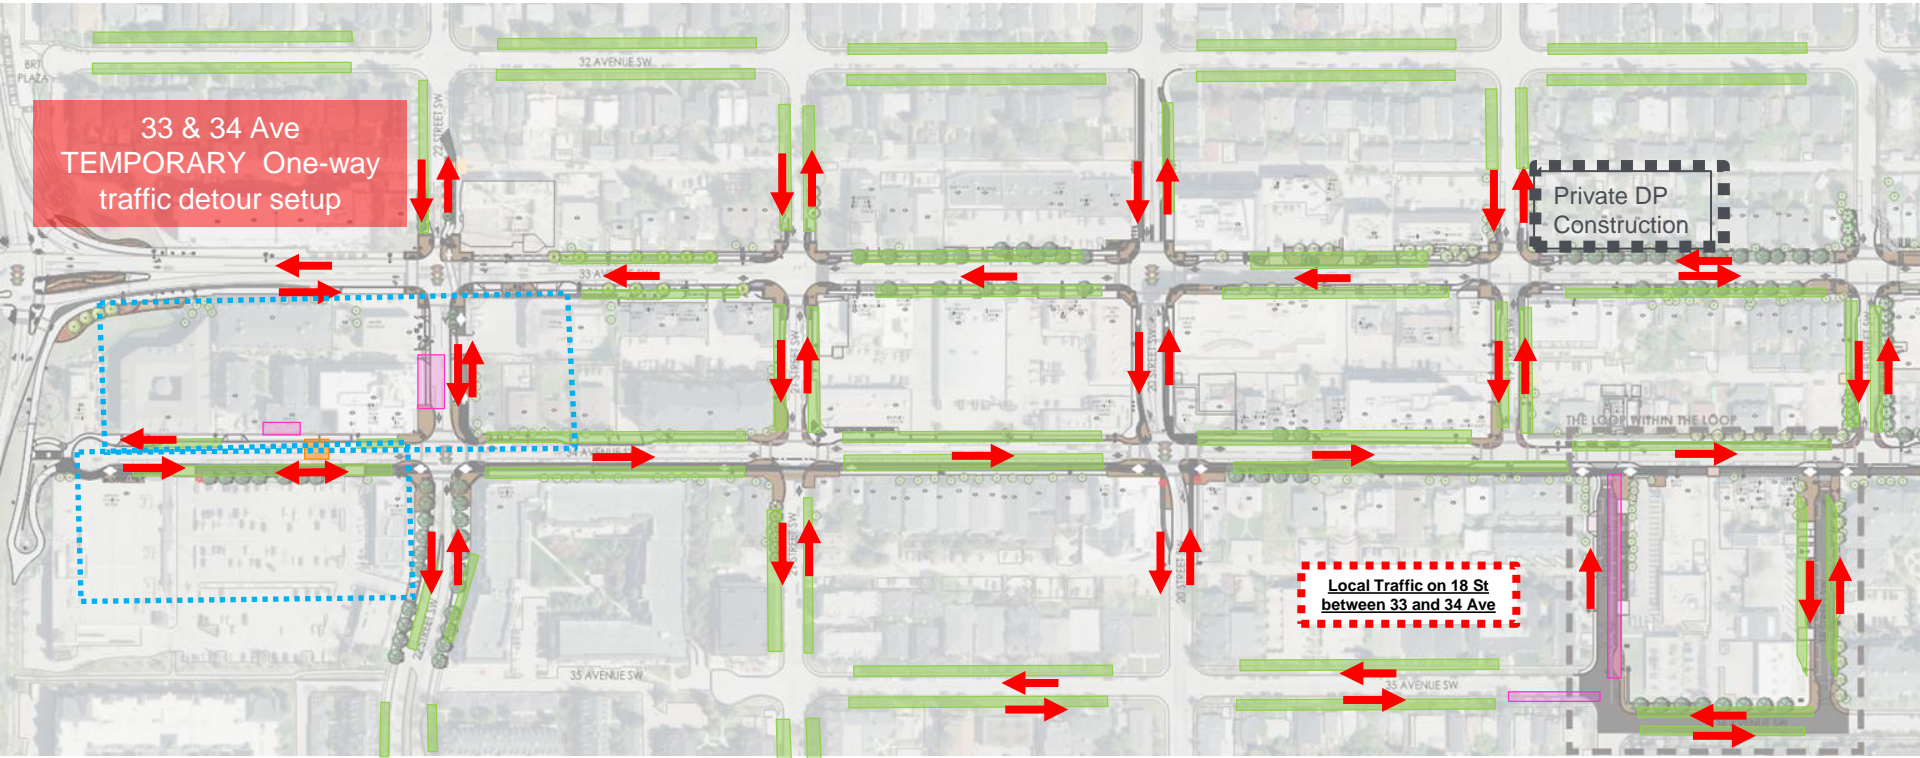

Upcoming Construction

Where: 34 Ave west of 22 St

What: Enmax Power Outage (Impacted parties will be notified by Enmax)

When: April 13- 14 (12 hours starting 7pm)

Why: Enmax overhead burial

Legend:

- Detour Update Area 
- Parking 
- Enmax 
- Atco 
- Vehicle Detour 

Legend:

- Underground Utility Work 
- City Traffic Signal Work 