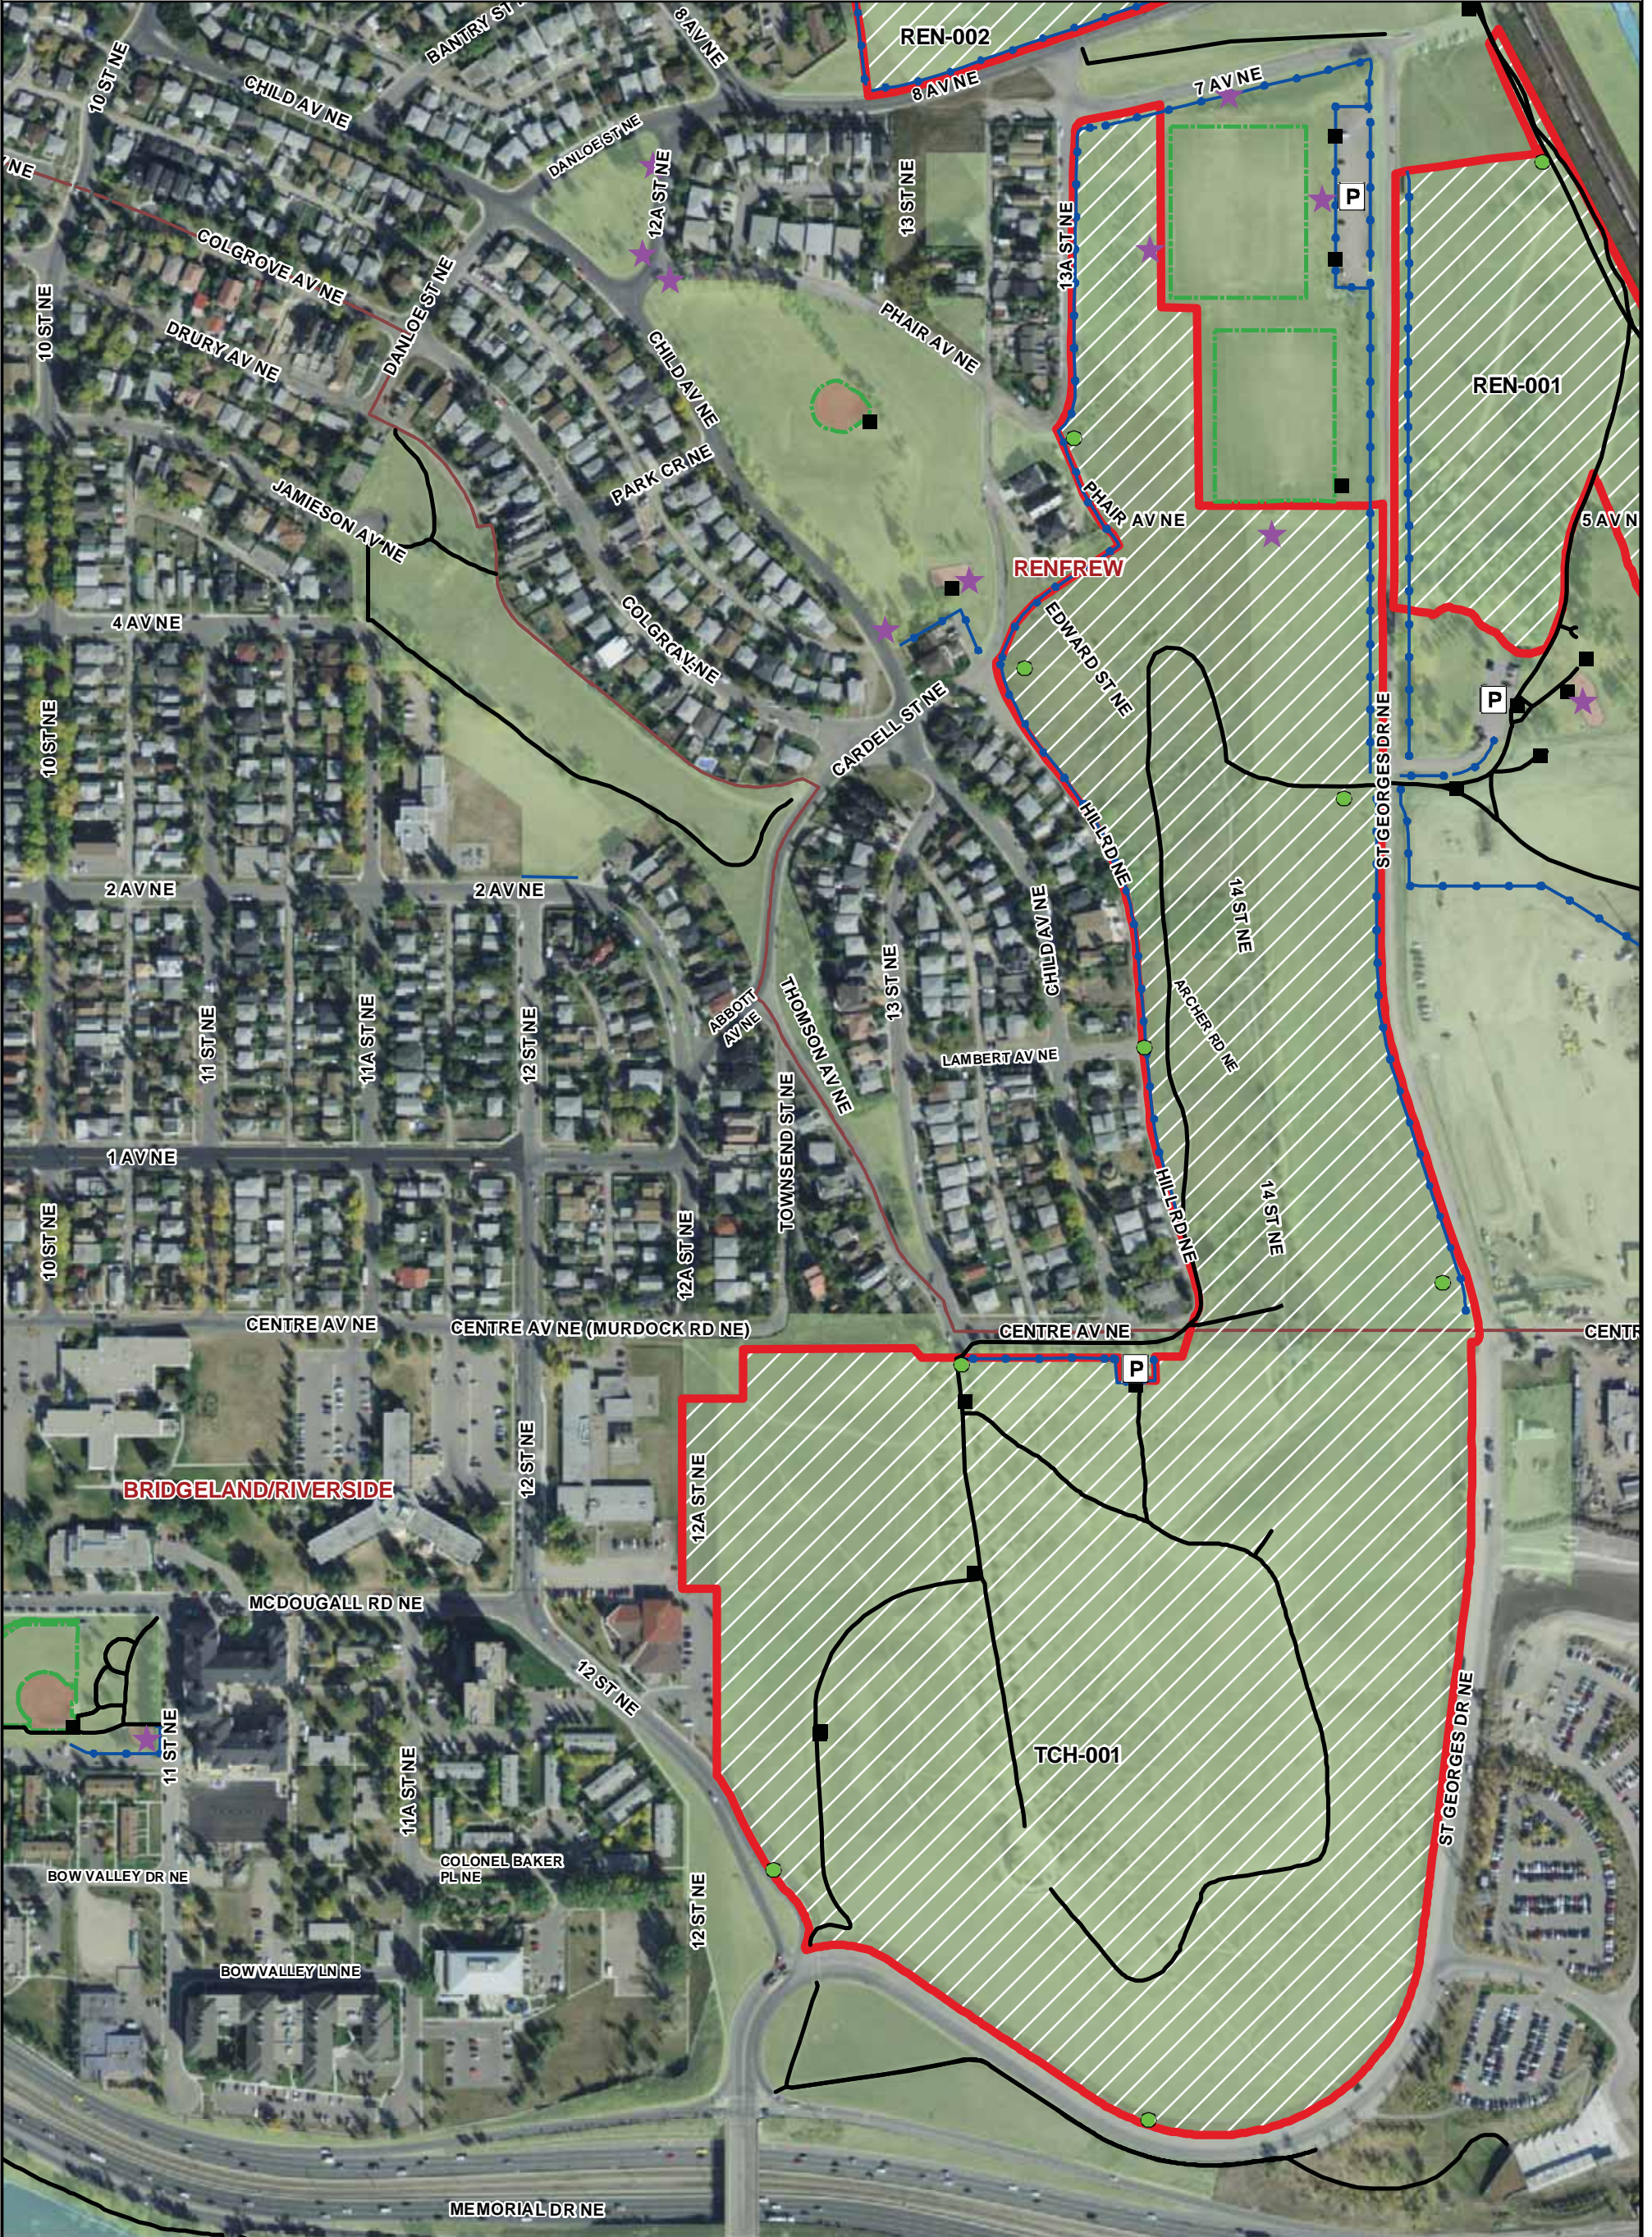

TOM CAMPBELL'S HILL OFF LEASH AREA (TCH-001)

THE CITY OF
CALGARY
INFRASTRUCTURE &
INFORMATION SERVICES

THIS MAP WAS PRODUCED BY:
CITY OF CALGARY PARKS
COPYRIGHT 2010 The City of Calgary
ALL RIGHTS RESERVED. NO PART OF THIS MAP MAY BE REPRODUCED IN ANY FORM
OR BY ANY MEANS WITHOUT THE WRITTEN CONSENT OF THE CITY OF CALGARY
AND APPROPRIATE LICENSING AGREEMENT. THE CITY OF CALGARY PROVIDES THIS
INFORMATION IN GOOD FAITH, BUT PROVIDES NO WARRANTY NOR ACCEPTS ANY
LIABILITY ARISING FROM INCORRECT, INCOMPLETE OR MISLEADING INFORMATION
OR ITS IMPROPER USE. INFORMATION IS MAINTAINED ON A REGULAR BASIS.
November 8, 2010
2010-147-OLA.mxd

Legend

- Dog Off Leash Sign
- ★ No Dogs Sign
- Garbage Bins
- Chain Link Fence
- Post and Cable Fence
- P Parking Lot
- Pathway
- Off Leash Areas
- Golf Course
- Playground
- Playfields